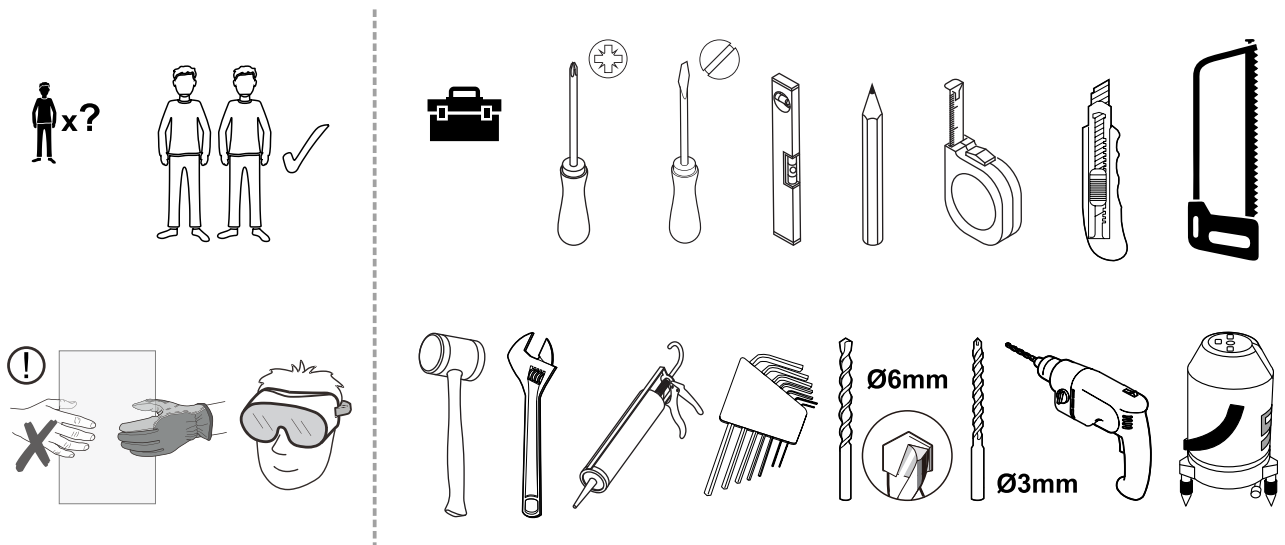

◆ General Information

Please inspect the product immediately upon receipt for transit damage, missing packs/parts or manufacturing fault. Damage reported later cannot be accepted. Please handle the product with care avoiding knocks and shock loading to all sides and edges of the glass.

Notes: Safety glass can not be re-worked.

Please read these instructions carefully before start of installation.

Special care should be taken when drilling walls to avoid hidden pipes or electrical cables.

Note: This product is heavy and may require two people to install.

Aftercare instructions

After use, your shower should be cleaned with soap and water. This is particularly important in hard water districts where insoluble lime salts may be deposited and allowed to build up. Cleaners of a gritty or abrasive nature should not be used. Care should be taken to avoid contact with strong chemicals such as organic solvents and strippers.

Glass cleaners can be used but with caution, if in doubt contact the manufacturer of the cleaner in question.

Please keep these instructions for aftercare and customer service details.