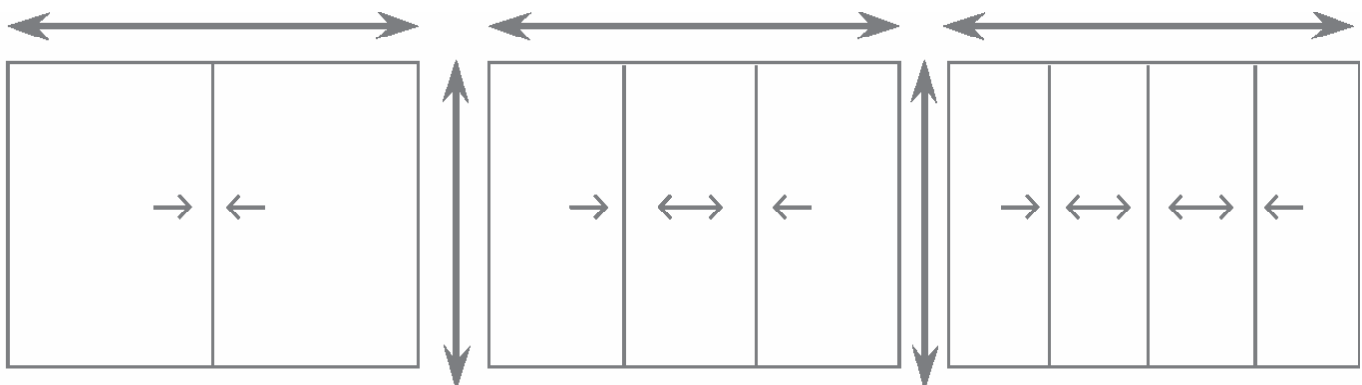

DESIGN OPTIONS

PIPERS wardrobes are functional, yet stylish:

- Quiet gliding system
- Custom made in house

Door materials include:

- Silver Mirror
- Onyx (grey) mirror
- White melamine board
- White low-iron Glass
- Custom Painted Glass'
- Coloured board

Frame colours include:

- Polished Chrome
- Matte Black
- White

Wardrobe door configurations: 2 door, 3 door, 4+ door.

Pipers expert team will conduct a site measure before manufacturing your custom made wardrobe.

Discuss your wardrobe door needs please call 1300 005 384 or contact our trained professionals at