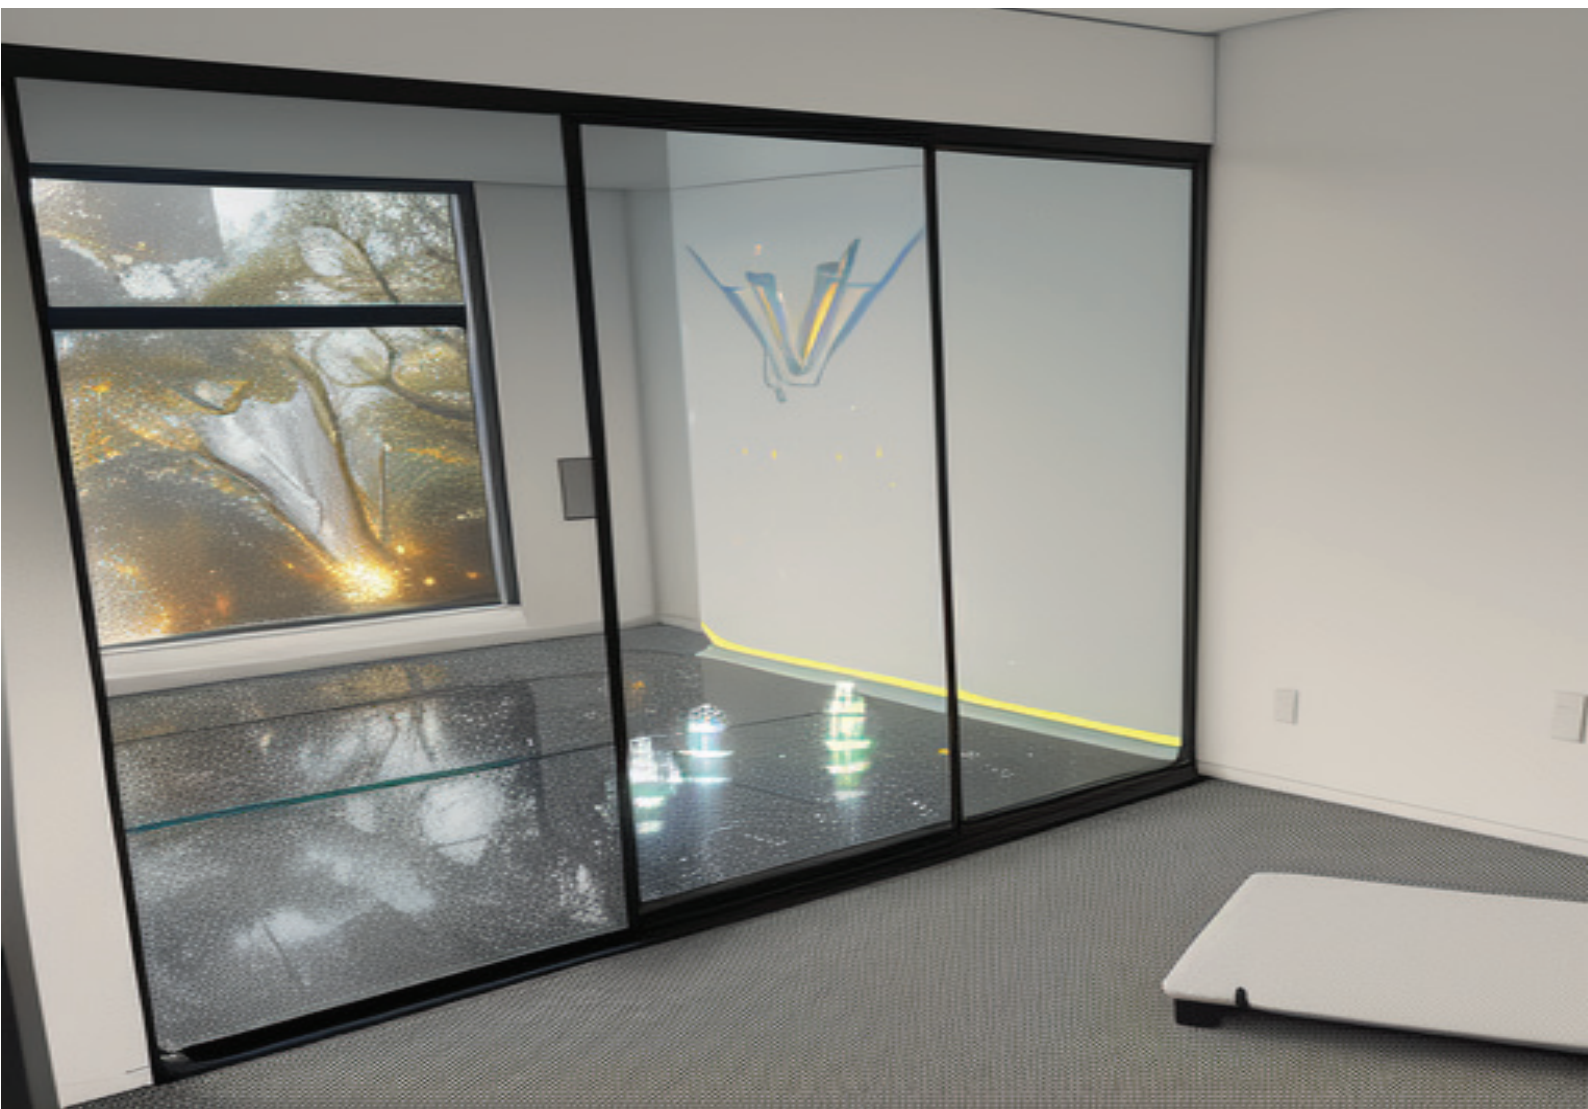

SLIDING WARDROBE DOOR COLLECTION

SEMI-FRAMELESS | FRAMED | SLIDING | WARDROBE DOORS | CHROME
CUSTOM DESIGNS | MATTE BLACK | INTERNALS | SHELVING | WALK-INS

ABOUT US

From the stunning landscape of country Australia to trendy Hong Kong, Pipers design team draw on inspiration from global organic and architectural elements to design world leading showers and bathroom product here in Australia.